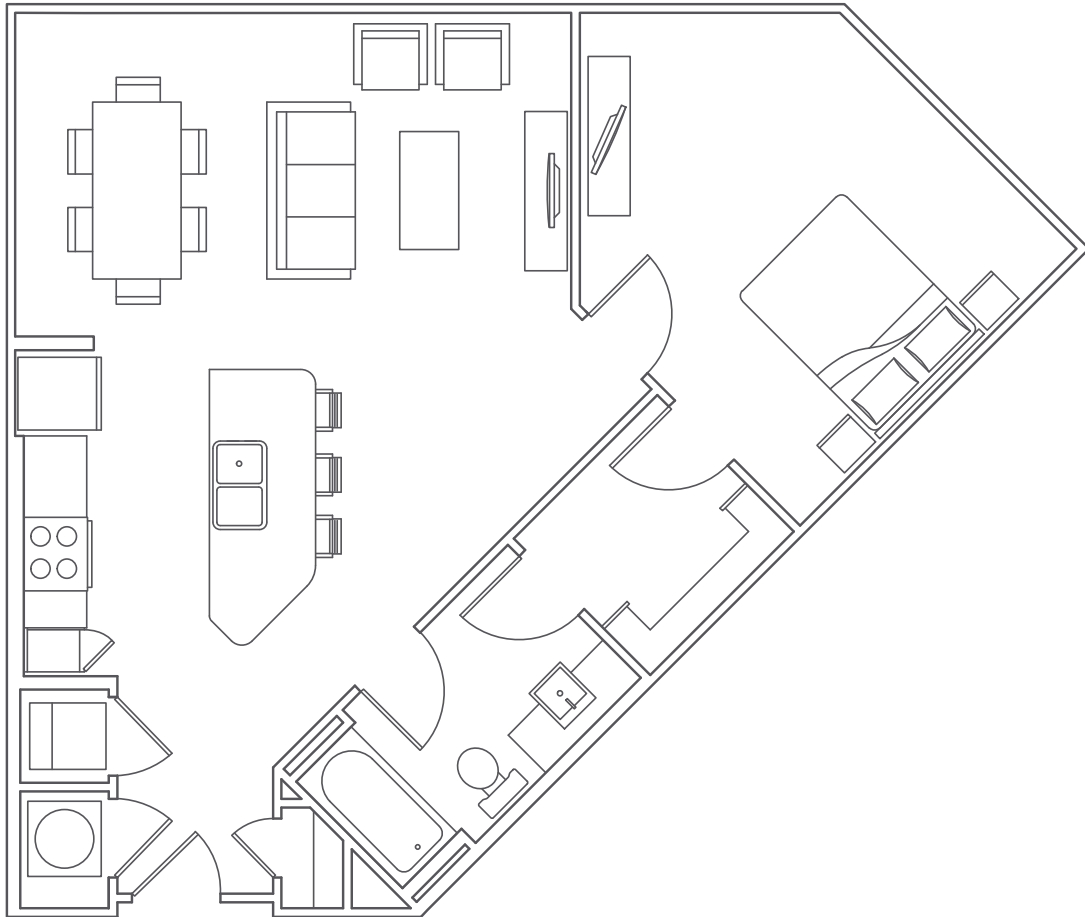

CHARMED LIVING

GREENHAVEN

ESTABLISHED 2016

FRANKLIN, TN

A2 | 1 BED | 831-883 | \$ _____ /
| 1 BATH | SQ FT | MONTH

1001 Isleworth Dr., Franklin, TN 37064 | 615.790.1111 | GreenhavenFranklin.com

Information is believed to be accurate. Specifications, pricing and availability are subject to change without notice. See agent for details. Artist's renderings and floorplans are approximate only and are not meant to be exact depictions of the unit. Drawings are not to scale. Your selected floorplans may vary from this illustration due to design configuration and architectural styling. Not all features are available in every apartment. All square footages are approximate.

CHARMED LIVING

GREENHAVEN

ESTABLISHED 2016

FRANKLIN, TN

A3 | 1 BED | 847 | \$ _____ /
| 1 BATH | SQ FT | MONTH

1001 Isleworth Dr., Franklin, TN 37064 | 615.790.1111 | GreenhavenFranklin.com

Information is believed to be accurate. Specifications, pricing and availability are subject to change without notice. See agent for details. Artist's renderings and floorplans are approximate only and are not meant to be exact depictions of the unit. Drawings are not to scale. Your selected floorplans may vary from this illustration due to design configuration and architectural styling. Not all features are available in every apartment. All square footages are approximate.