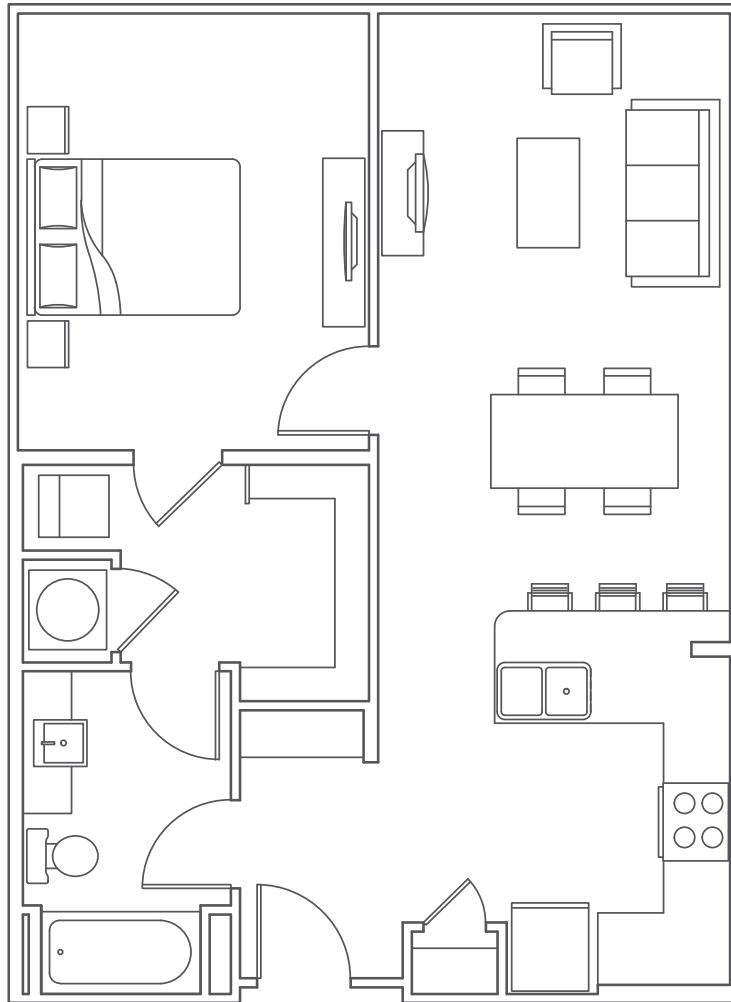

CHARMED LIVING

GREENHAVEN

ESTABLISHED 2016

FRANKLIN, TN

A1 | 1 BED | 703-750 | \$ _____ /
| 1 BATH | SQ FT | MONTH

1001 Isleworth Dr., Franklin, TN 37064 | 615.790.1111 | GreenhavenFranklin.com

Information is believed to be accurate. Specifications, pricing and availability are subject to change without notice. See agent for details. Artist's renderings and floorplans are approximate only and are not meant to be exact depictions of the unit. Drawings are not to scale. Your selected floorplans may vary from this illustration due to design configuration and architectural styling. Not all features are available in every apartment. All square footages are approximate.

CHARMED LIVING

GREENHAVEN

ESTABLISHED 2016

FRANKLIN, TN

A2 | 1 BED | 831-883 | \$ _____ /
| 1 BATH | SQ FT | MONTH

1001 Isleworth Dr., Franklin, TN 37064 | 615.790.1111 | GreenhavenFranklin.com

Information is believed to be accurate. Specifications, pricing and availability are subject to change without notice. See agent for details. Artist's renderings and floorplans are approximate only and are not meant to be exact depictions of the unit. Drawings are not to scale. Your selected floorplans may vary from this illustration due to design configuration and architectural styling. Not all features are available in every apartment. All square footages are approximate.