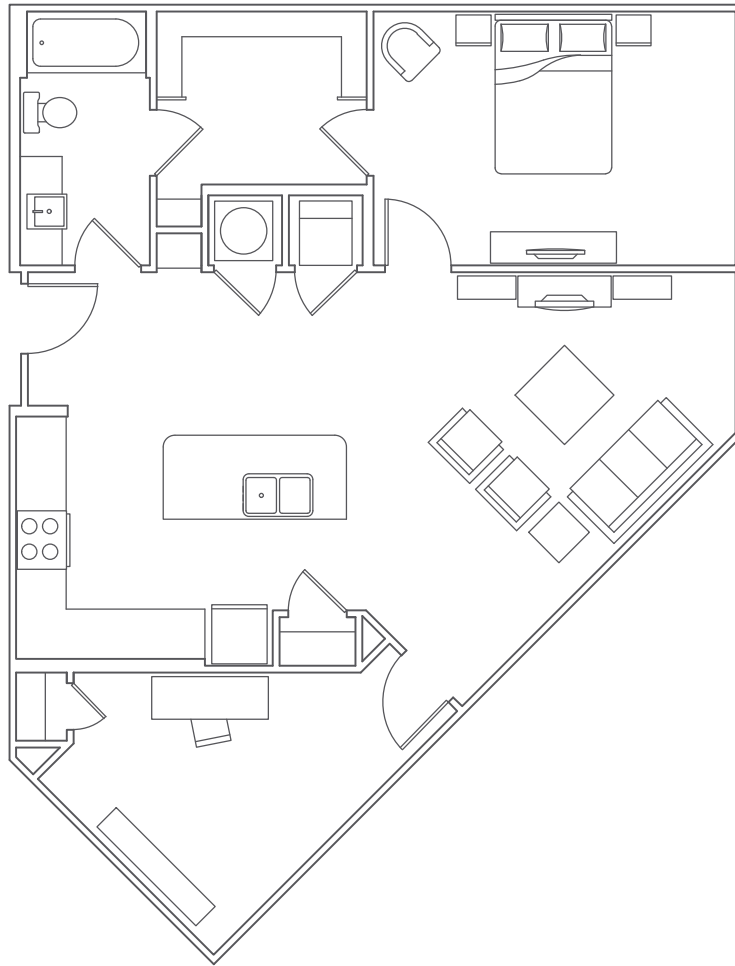

CHARMED LIVING

GREENHAVEN

ESTABLISHED 2016

FRANKLIN, TN

A3 | 1 BED | 847 | \$ _____ /
| 1 BATH | SQ FT | MONTH

1001 Isleworth Dr., Franklin, TN 37064 | 615.790.1111 | GreenhavenFranklin.com

Information is believed to be accurate. Specifications, pricing and availability are subject to change without notice. See agent for details. Artist's renderings and floorplans are approximate only and are not meant to be exact depictions of the unit. Drawings are not to scale. Your selected floorplans may vary from this illustration due to design configuration and architectural styling. Not all features are available in every apartment. All square footages are approximate.

CHARMED LIVING

GREENHAVEN

ESTABLISHED 2016

FRANKLIN, TN

A4 | 1 BED | 998 | \$ _____ /
| 1 BATH | SQ FT | MONTH

1001 Isleworth Dr., Franklin, TN 37064 | 615.790.1111 | GreenhavenFranklin.com

Information is believed to be accurate. Specifications, pricing and availability are subject to change without notice. See agent for details. Artist's renderings and floorplans are approximate only and are not meant to be exact depictions of the unit. Drawings are not to scale. Your selected floorplans may vary from this illustration due to design configuration and architectural styling. Not all features are available in every apartment. All square footages are approximate.