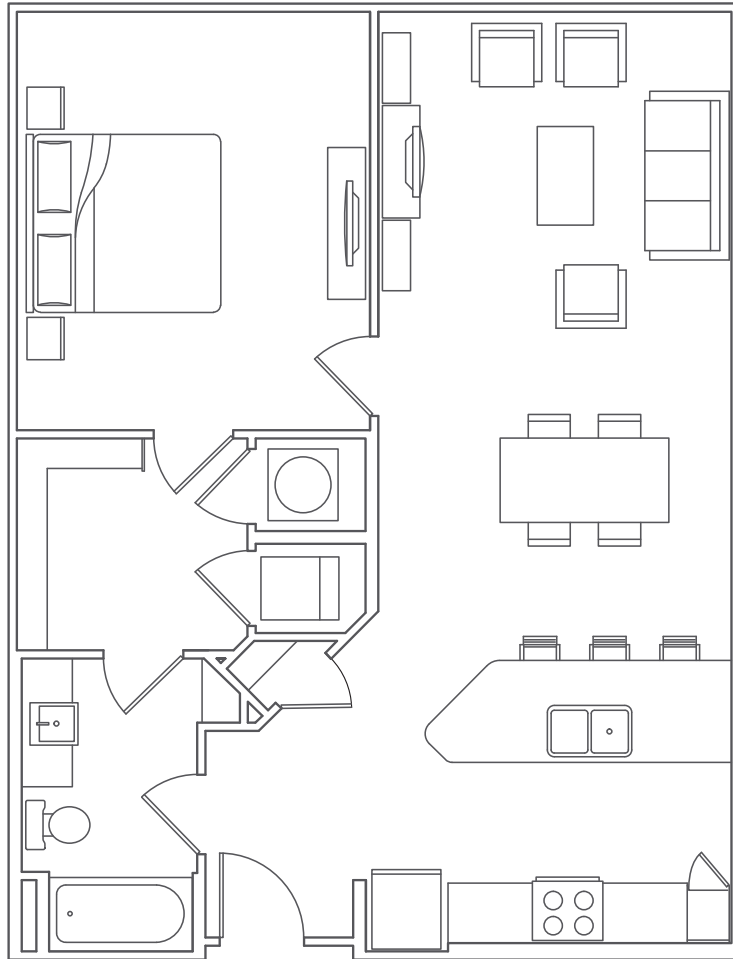

CHARMED LIVING

GREENHAVEN

ESTABLISHED 2016

FRANKLIN, TN

A1 | 1 BED | 703-750 | \$ _____ /
| 1 BATH | SQ FT | MONTH

1001 Isleworth Dr., Franklin, TN 37064 | 615.790.1111 | GreenhavenFranklin.com

Information is believed to be accurate. Specifications, pricing and availability are subject to change without notice. See agent for details. Artist's renderings and floorplans are approximate only and are not meant to be exact depictions of the unit. Drawings are not to scale. Your selected floorplans may vary from this illustration due to design configuration and architectural styling. Not all features are available in every apartment. All square footages are approximate.

CHARMED LIVING

GREENHAVEN

ESTABLISHED 2016

FRANKLIN, TN

A2 | 1 BED | 831-883 | \$ _____ /
| 1 BATH | SQ FT | MONTH

1001 Isleworth Dr., Franklin, TN 37064 | 615.790.1111 | GreenhavenFranklin.com

Information is believed to be accurate. Specifications, pricing and availability are subject to change without notice. See agent for details. Artist's renderings and floorplans are approximate only and are not meant to be exact depictions of the unit. Drawings are not to scale. Your selected floorplans may vary from this illustration due to design configuration and architectural styling. Not all features are available in every apartment. All square footages are approximate.