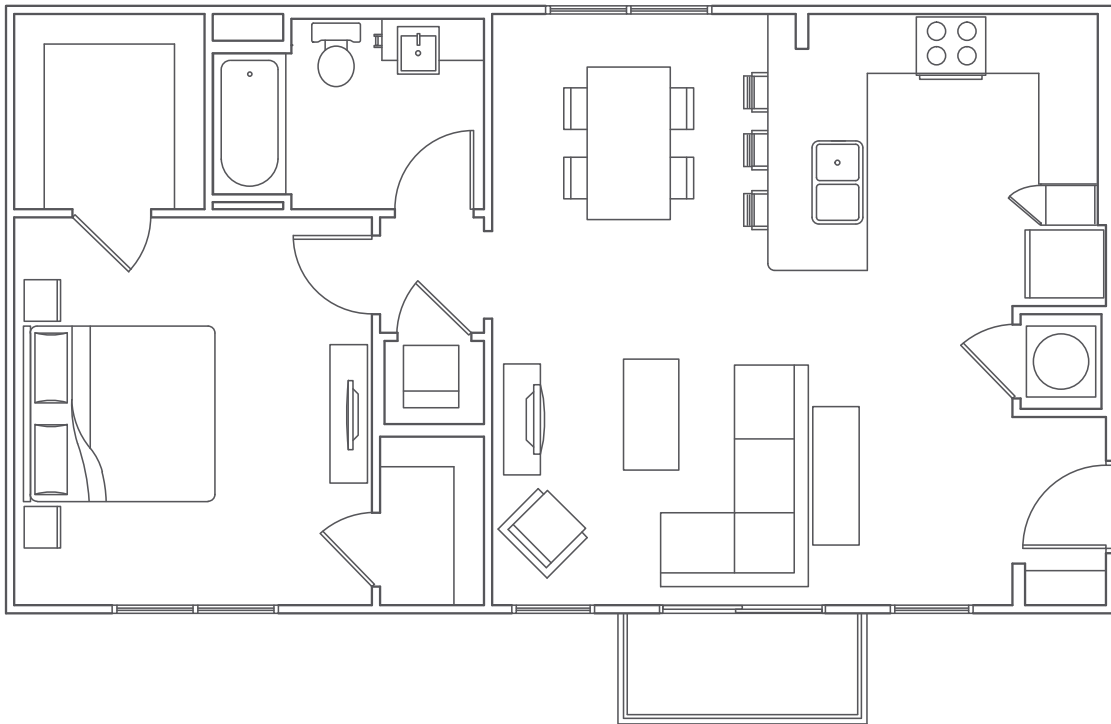

CHARMED LIVING

GREENHAVEN

ESTABLISHED 2016

FRANKLIN, TN

**CARRIAGE
HOUSE**

**1 BED
1 BATH**

**877
SQ FT**

**\$ _____ /
MONTH**

1001 Isleworth Dr., Franklin, TN 37064 | 615.790.1111 | GreenhavenFranklin.com

Information is believed to be accurate. Specifications, pricing and availability are subject to change without notice. See agent for details. Artist's renderings and floorplans are approximate only and are not meant to be exact depictions of the unit. Drawings are not to scale. Your selected floorplans may vary from this illustration due to design configuration and architectural styling. Not all features are available in every apartment. All square footages are approximate.