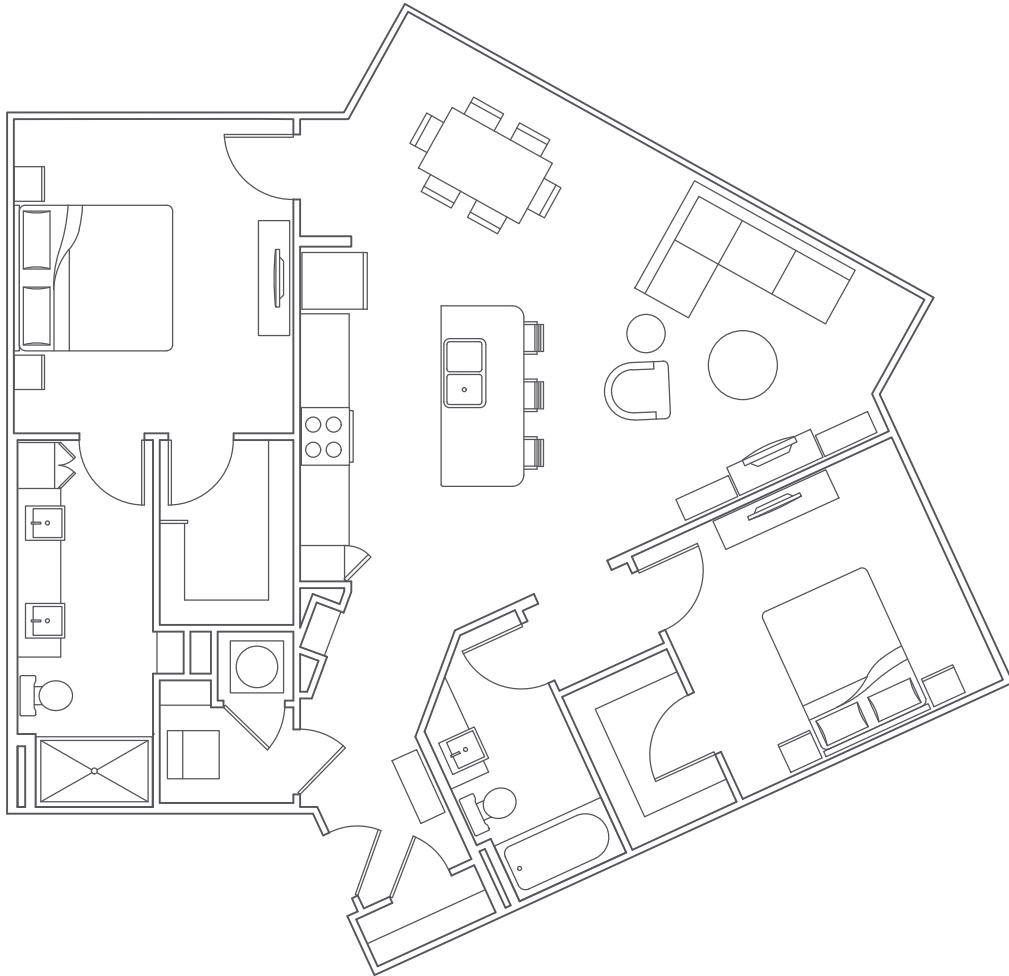

CHARMED LIVING

GREENHAVEN

ESTABLISHED 2016

FRANKLIN, TN

B5 | 2 BED | 1249 | \$ _____ /
2 BATH | SQ FT | MONTH

1001 Isleworth Dr., Franklin, TN 37064 | 615.790.1111 | GreenhavenFranklin.com

Information is believed to be accurate. Specifications, pricing and availability are subject to change without notice. See agent for details. Artist's renderings and floorplans are approximate only and are not meant to be exact depictions of the unit. Drawings are not to scale. Your selected floorplans may vary from this illustration due to design configuration and architectural styling. Not all features are available in every apartment. All square footages are approximate.