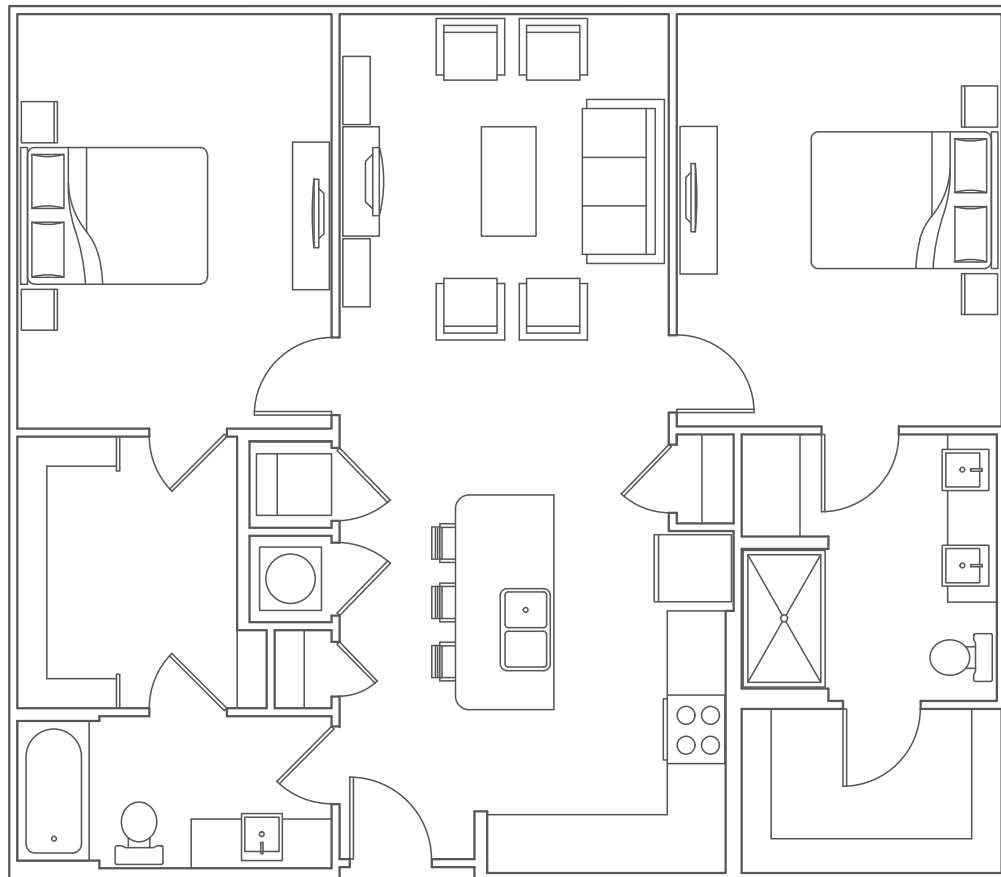

CHARMED LIVING

GREENHAVEN

ESTABLISHED 2016

FRANKLIN, TN

B2 | 2 BED | 1098-1170 | \$ _____ /
2 BATH | SQ FT | MONTH

1001 Isleworth Dr., Franklin, TN 37064 | 615.790.1111 | GreenhavenFranklin.com

Information is believed to be accurate. Specifications, pricing and availability are subject to change without notice. See agent for details. Artist's renderings and floorplans are approximate only and are not meant to be exact depictions of the unit. Drawings are not to scale. Your selected floorplans may vary from this illustration due to design configuration and architectural styling. Not all features are available in every apartment. All square footages are approximate.