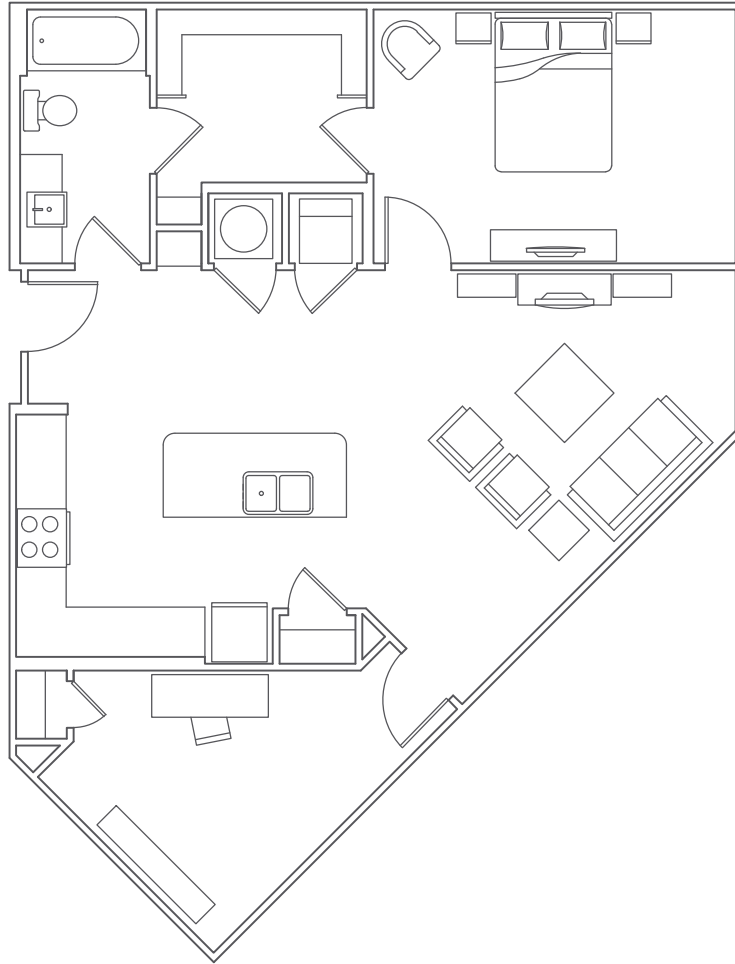

CHARMED LIVING

GREENHAVEN

ESTABLISHED 2016

FRANKLIN, TN

A4 | 1 BED | 998 | \$ _____ /
| 1 BATH | SQ FT | MONTH

1001 Isleworth Dr., Franklin, TN 37064 | 615.790.1111 | GreenhavenFranklin.com

Information is believed to be accurate. Specifications, pricing and availability are subject to change without notice. See agent for details. Artist's renderings and floorplans are approximate only and are not meant to be exact depictions of the unit. Drawings are not to scale. Your selected floorplans may vary from this illustration due to design configuration and architectural styling. Not all features are available in every apartment. All square footages are approximate.