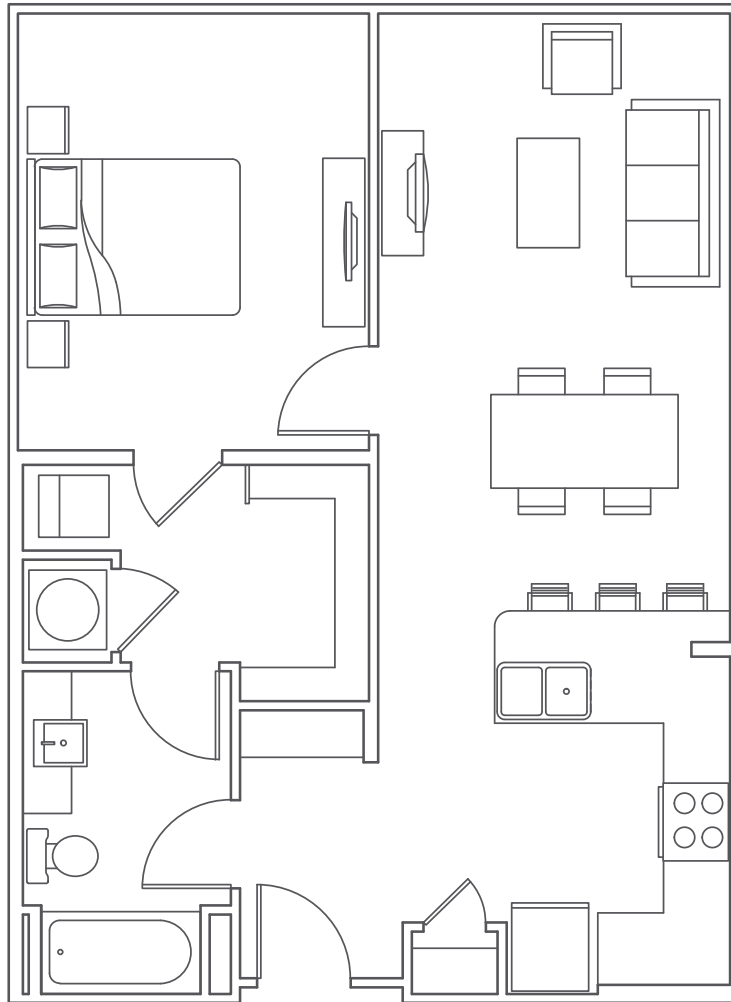

CHARMED LIVING

GREENHAVEN

ESTABLISHED 2016

FRANKLIN, TN

A1 | 1 BED | 703-750 | \$ _____ /
| 1 BATH | SQ FT | MONTH

1001 Isleworth Dr., Franklin, TN 37064 | 615.790.1111 | GreenhavenFranklin.com

Information is believed to be accurate. Specifications, pricing and availability are subject to change without notice. See agent for details. Artist's renderings and floorplans are approximate only and are not meant to be exact depictions of the unit. Drawings are not to scale. Your selected floorplans may vary from this illustration due to design configuration and architectural styling. Not all features are available in every apartment. All square footages are approximate.